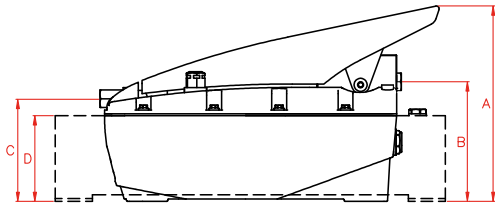

AIR HYDRAULIC PUMPS

- ✓ On Z models for Single Acting cylinders, the pedal acts as the control valve, by controlling advance, hold and retract functions. In 'hold' mode, the pump maintains the output pressure.
- ✓ On ZR models, operation is controlled by a 3 metre remote pendant.
- ✓ Double Acting models are fitted with a manual 4-way 3 position control valve.
- ✓ The hydraulic port on all models is 3/8"-NPT female.
- ✓ Working pressure 700 bar.
- ✓ 4, 7, 10 and 20 litre pumps are fitted with steel tanks.
- ✓ Optional steel base plate available for Z12107 part number.
- ✓ Air Inlet Port: 1/4" BSP female.
- ✓ Air Pressure: 2,8 - 10 bar.
- ✓ Air Consumption: 400 N l/min.
- ✓ 700 bar Flow Rate: 0,14 l/min.
- ✓ Sound level: 75 dBA

Models:

- Z12107
- Z14007
- Z17007
- Z19107
- Z19207

Type

Z - ZR

Capacity

2,1 - 20 litres

Max. pressure

700 bar