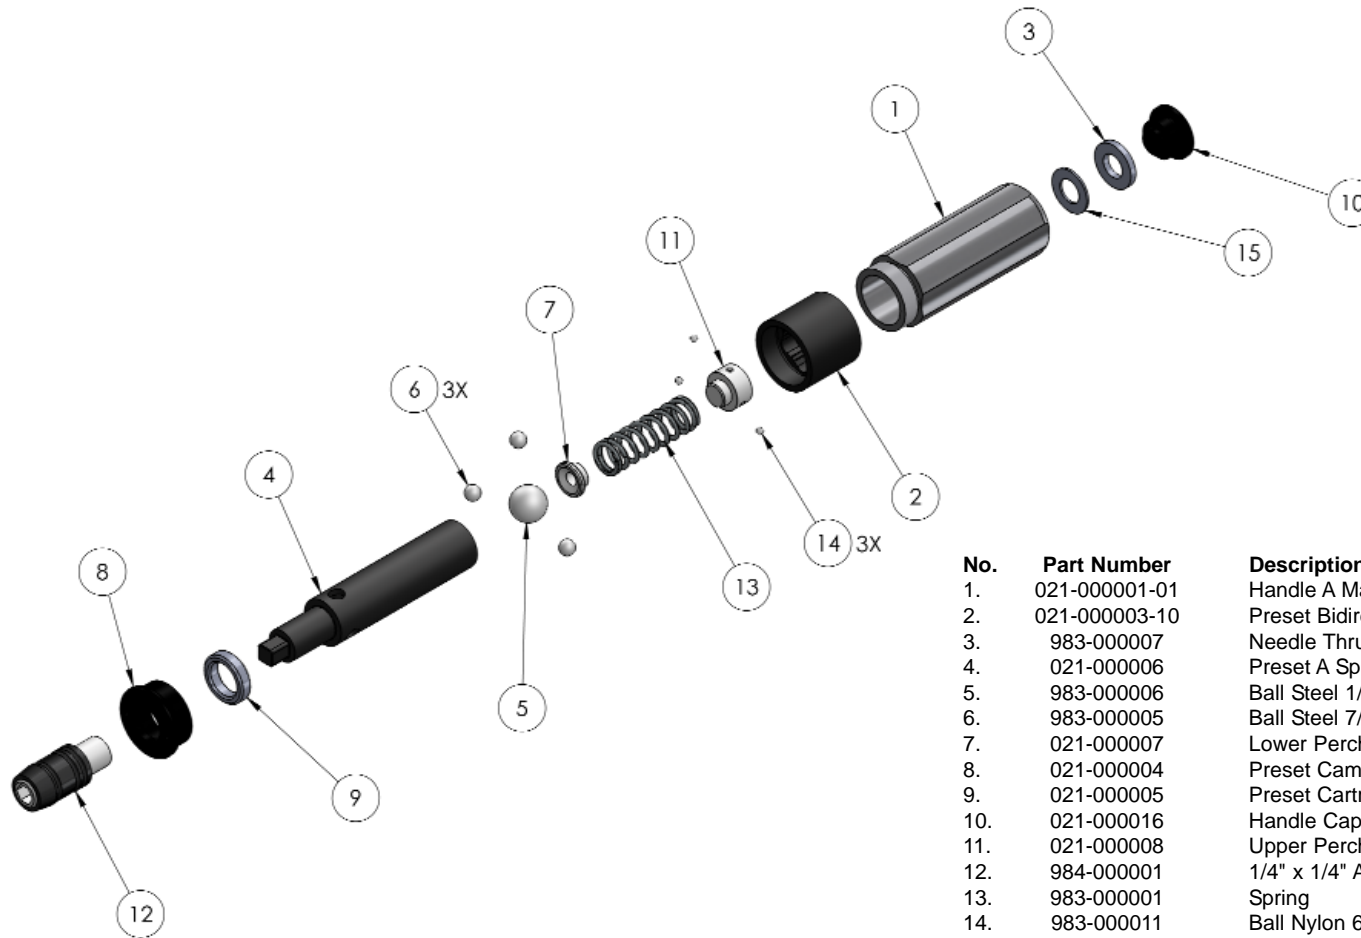

# FG-8i Parts List

August 26, 2019

No.	Part Number	Description	Qty.
1.	021-000001-01	Handle A Marked FG-8i	1
2.	021-000003-10	Preset Bidirectional Cam Sleeve	1
3.	983-000007	Needle Thrust Bearing (9mm ID x 17mm OD)	1
4.	021-000006	Preset A Spring Cartridge	1
5.	983-000006	Ball Steel 1/2" Dia	1
6.	983-000005	Ball Steel 7/32" Dia	3
7.	021-000007	Lower Perch Range 1	1
8.	021-000004	Preset Cam Sleeve Cap	1
9.	021-000005	Preset Cartridge Bushing	1
10.	021-000016	Handle Cap	1
11.	021-000008	Upper Perch / Adjustment Screw Range 1	1
12.	984-000001	1/4" x 1/4" AutoLock Socket Adapter (Non-Magnetic)	1
13.	983-000001	Spring	1
14.	983-000011	Ball Nylon 6/6 3/32" Dia	3
15.	983-000008	Washer Needle Thrust 9mm ID x 17mm OD	1
Labels			
	076521	Blue Label for FG-8i	
	076526	Red Label for FG-8i	
	076531	Green Label for FG-8i	
	076536	Gold Label for FG-8i	